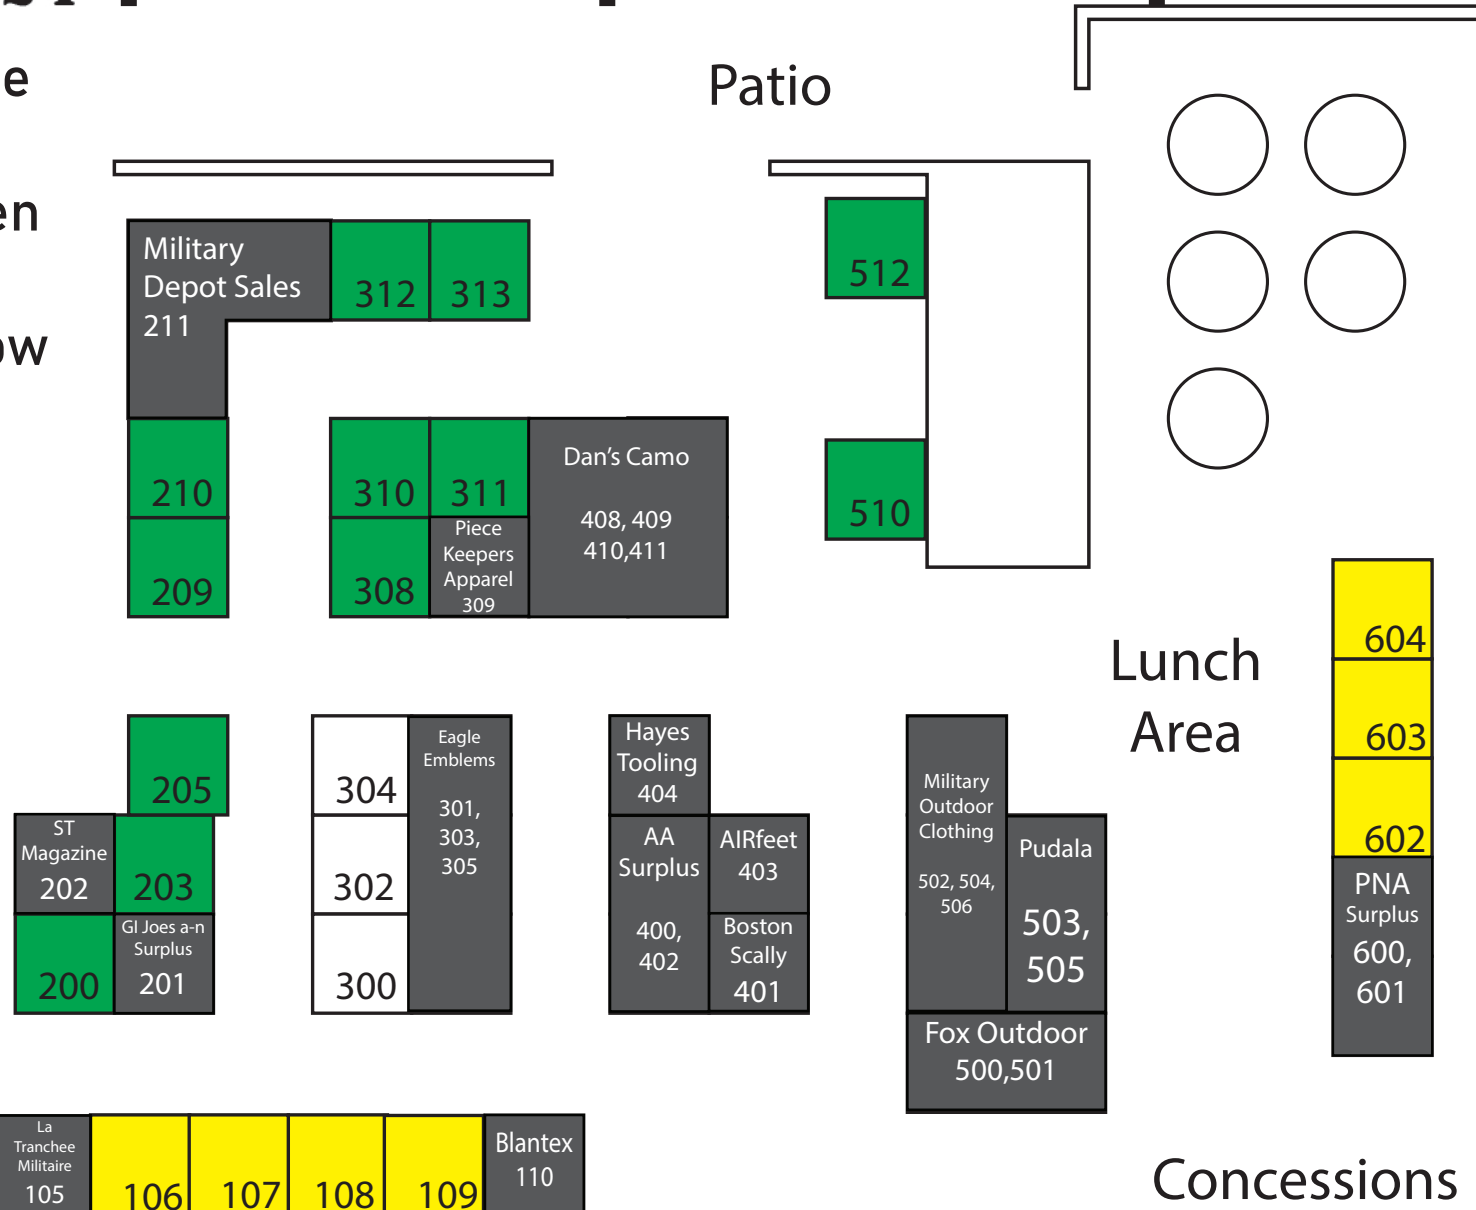

ANME

TRADE SHOW

SUMMER 2024

Summer
Floor Plan
August 18-20,
2024

The LINQ Hotel
and Casino
Las Vegas, NV

www.anmetradeshow.com
810.225.9801

A Booths= White

B Booths= Green

C Booths= Yellow

Patio

Lunch
Area

Main Entrance

Concessions