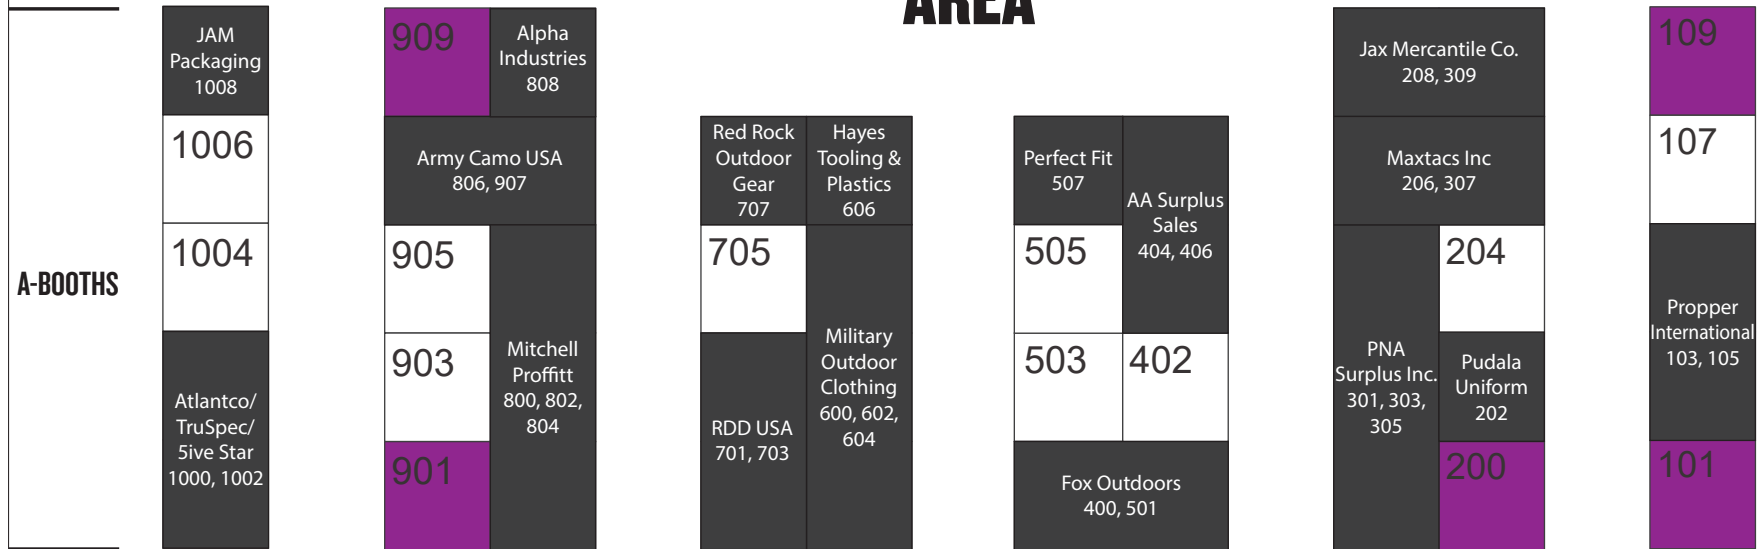

AUGUST 15-17, 2021 - ANME SUMMER FLOOR PLAN

Tuscany Suites and Casino | Las Vegas | www.anmexpo.com | 810.225.9801

BREAKFAST AND LUNCH AREA

MAIN ENTRANCE