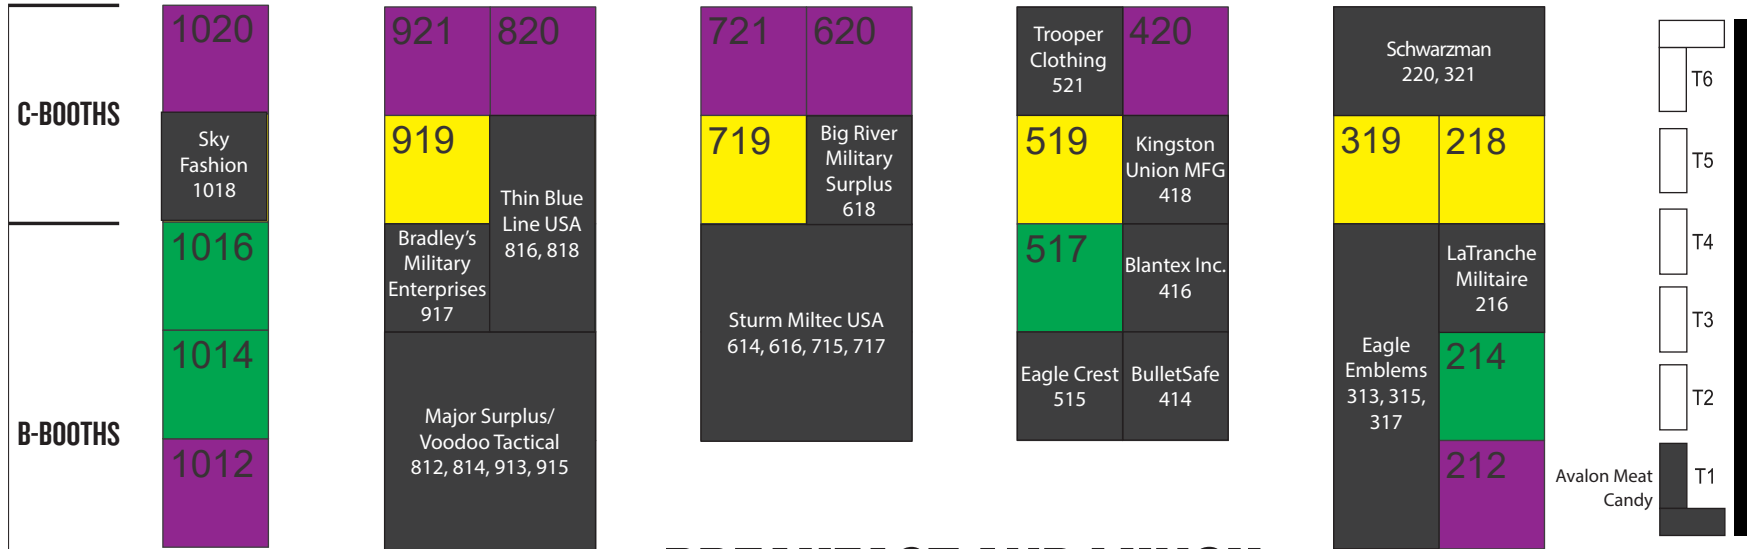

AUGUST 15-17, 2021 - ANME SUMMER FLOOR PLAN

Tuscany Suites and Casino | Las Vegas | www.anmexpo.com | 810.225.9801

BREAKFAST AND LUNCH AREA

MAIN ENTRANCE