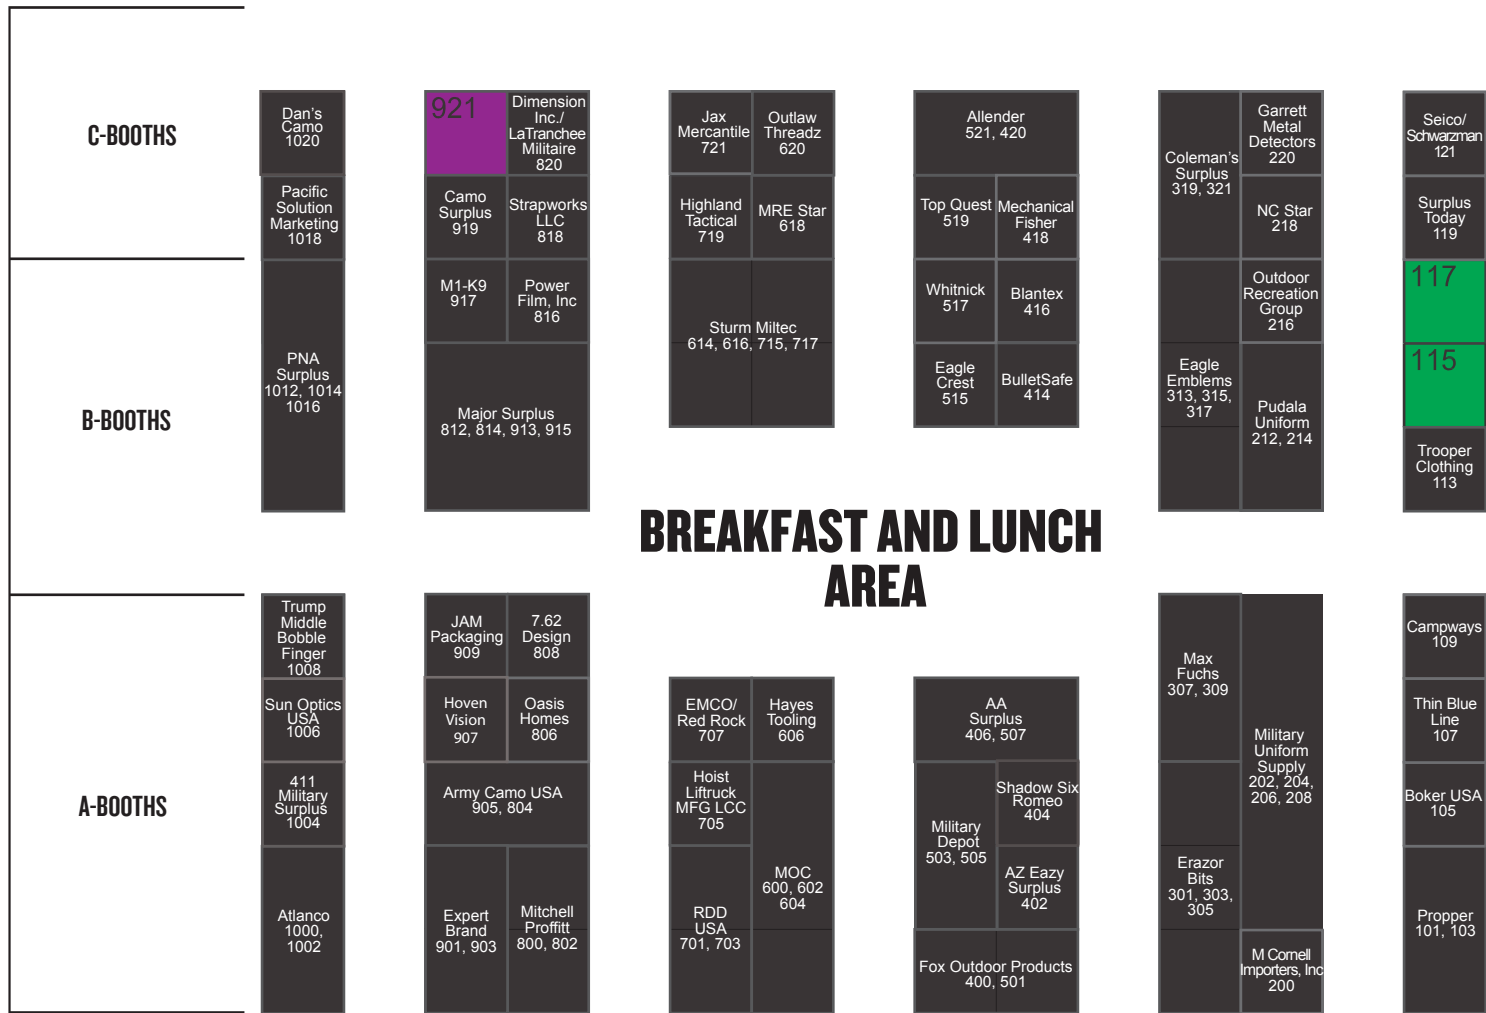

ANME

10 YEAR ANNIVERSARY

AUGUST 13-15, 2017 - ANME SUMMER FLOOR PLAN
 Tuscany Suites and Casino | Las Vegas | www.anmexpo.com | 810.225.9801

BREAKFAST AND LUNCH AREA

MAIN ENTRANCE