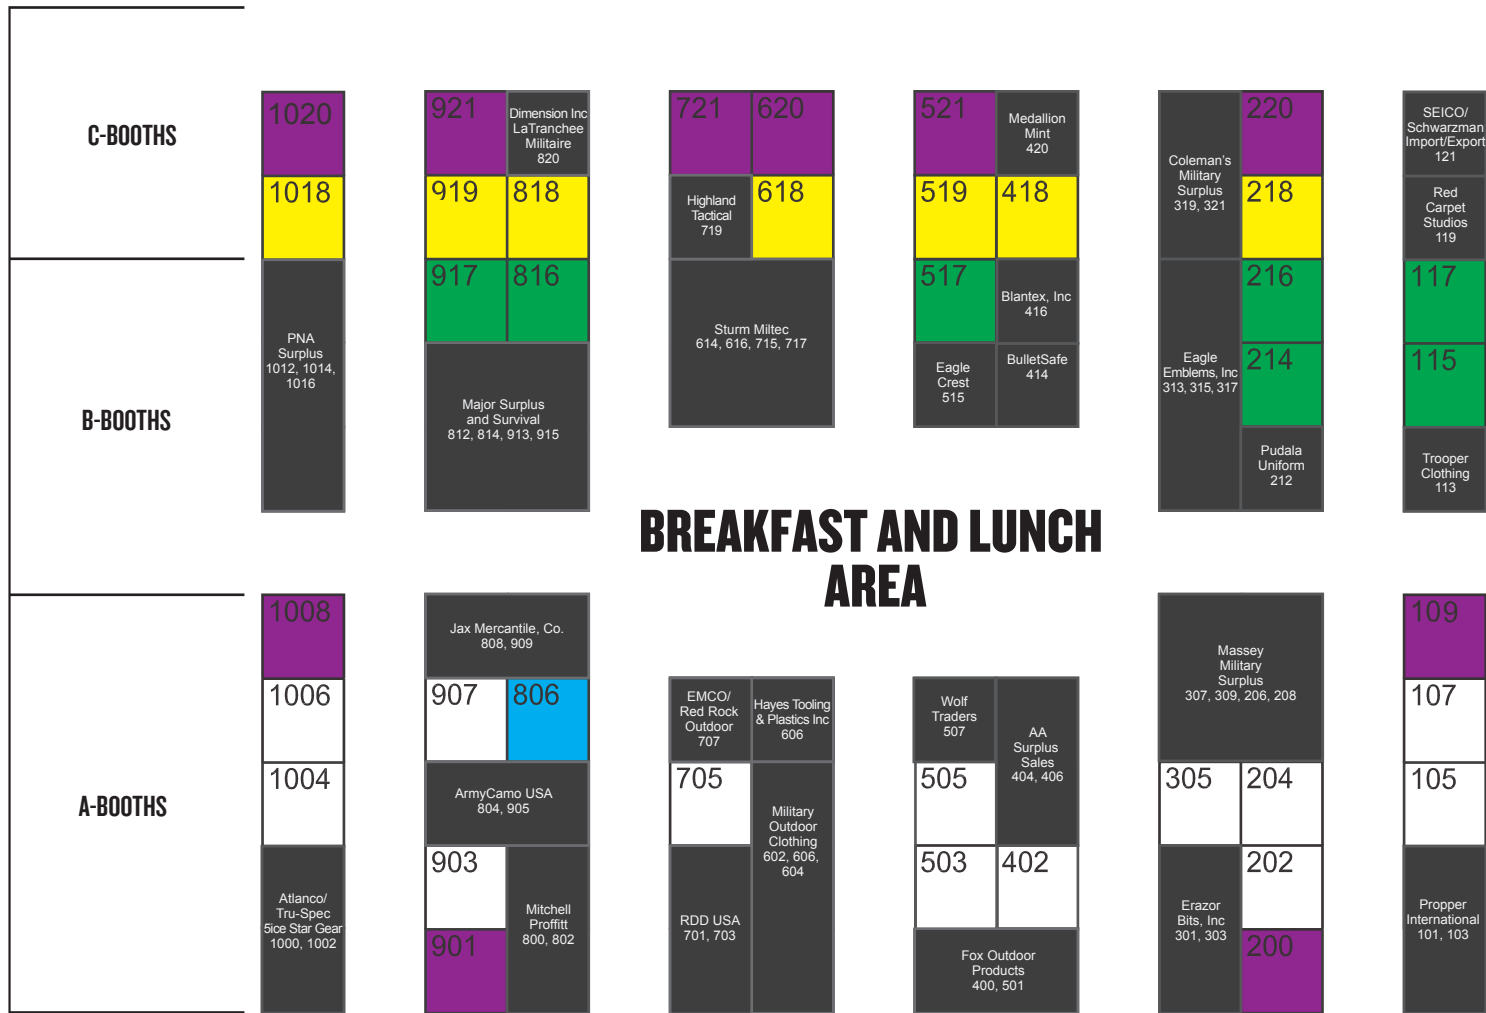

ANME

10 YEAR ANNIVERSARY

AUGUST 12-14, 2018 - ANME SUMMER FLOOR PLAN
 Tuscany Suites and Casino | Las Vegas | www.anmexpo.com | 810.225.9801

MAIN ENTRANCE